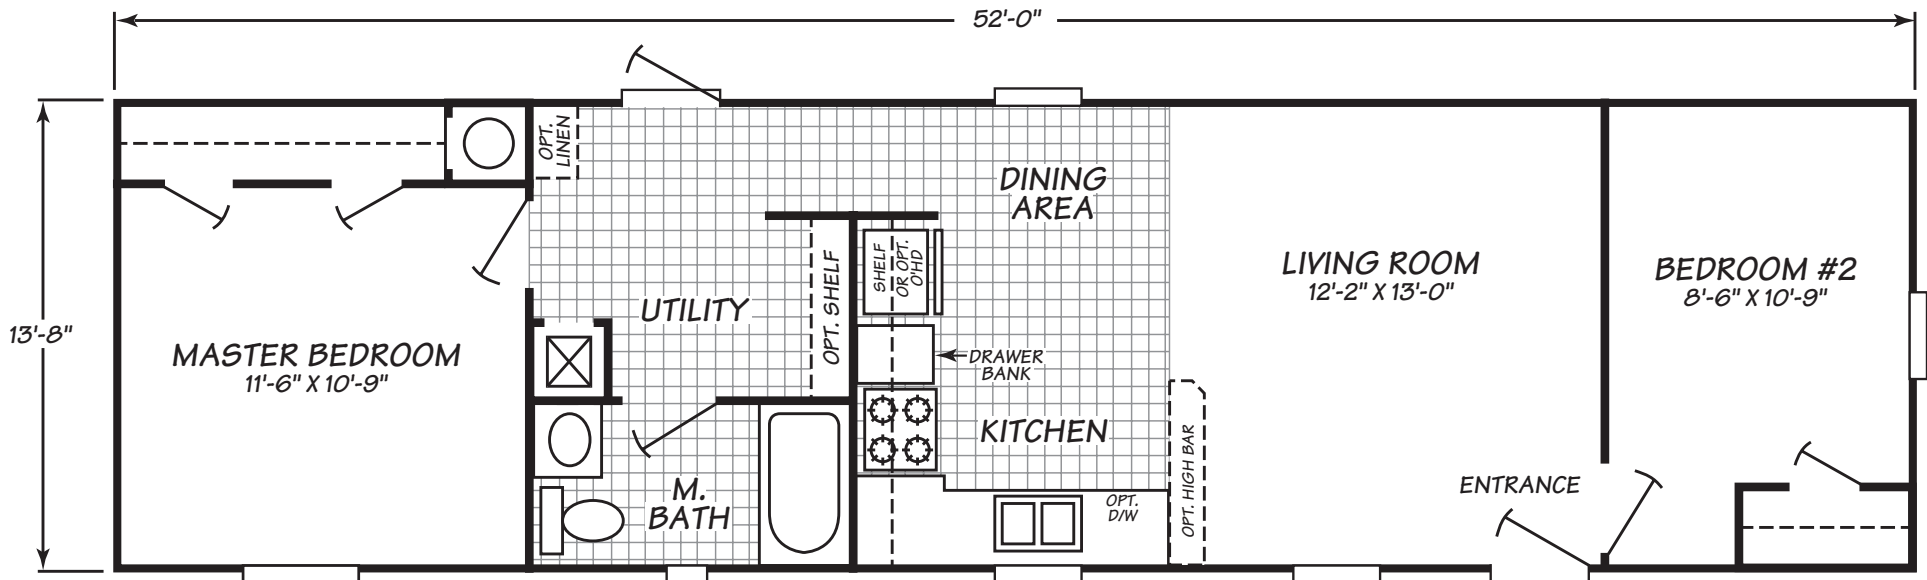

Westfield Classic Series Model 2522S
2 Bedrooms • 1 Bath • 710 Square Feet

Windows shown reflect standard aluminum windows. Selection of optional thermal pane (vinyl) windows may affect the size and number of windows.

Fleetwood Homes reserves the right to change colors, prices, specifications, models, dimensions and materials without notice. Rendering and diagrams are meant to be representative and, in keeping with Fleetwood's policy of constant updating and improvement, may vary from the actual home. All dimensions are nominal and approximated. Square footage is measured from exterior wall to exterior wall, and is an approximate figure. Length indicated in floorplans is floor length only. The length of the hitch is not included. (Add four feet to arrive at transportable length.) Ask your retailer for specifics. PRICES AND SPECIFICATIONS SUBJECT TO CHANGE WITHOUT NOTICE OR OBLIGATION.