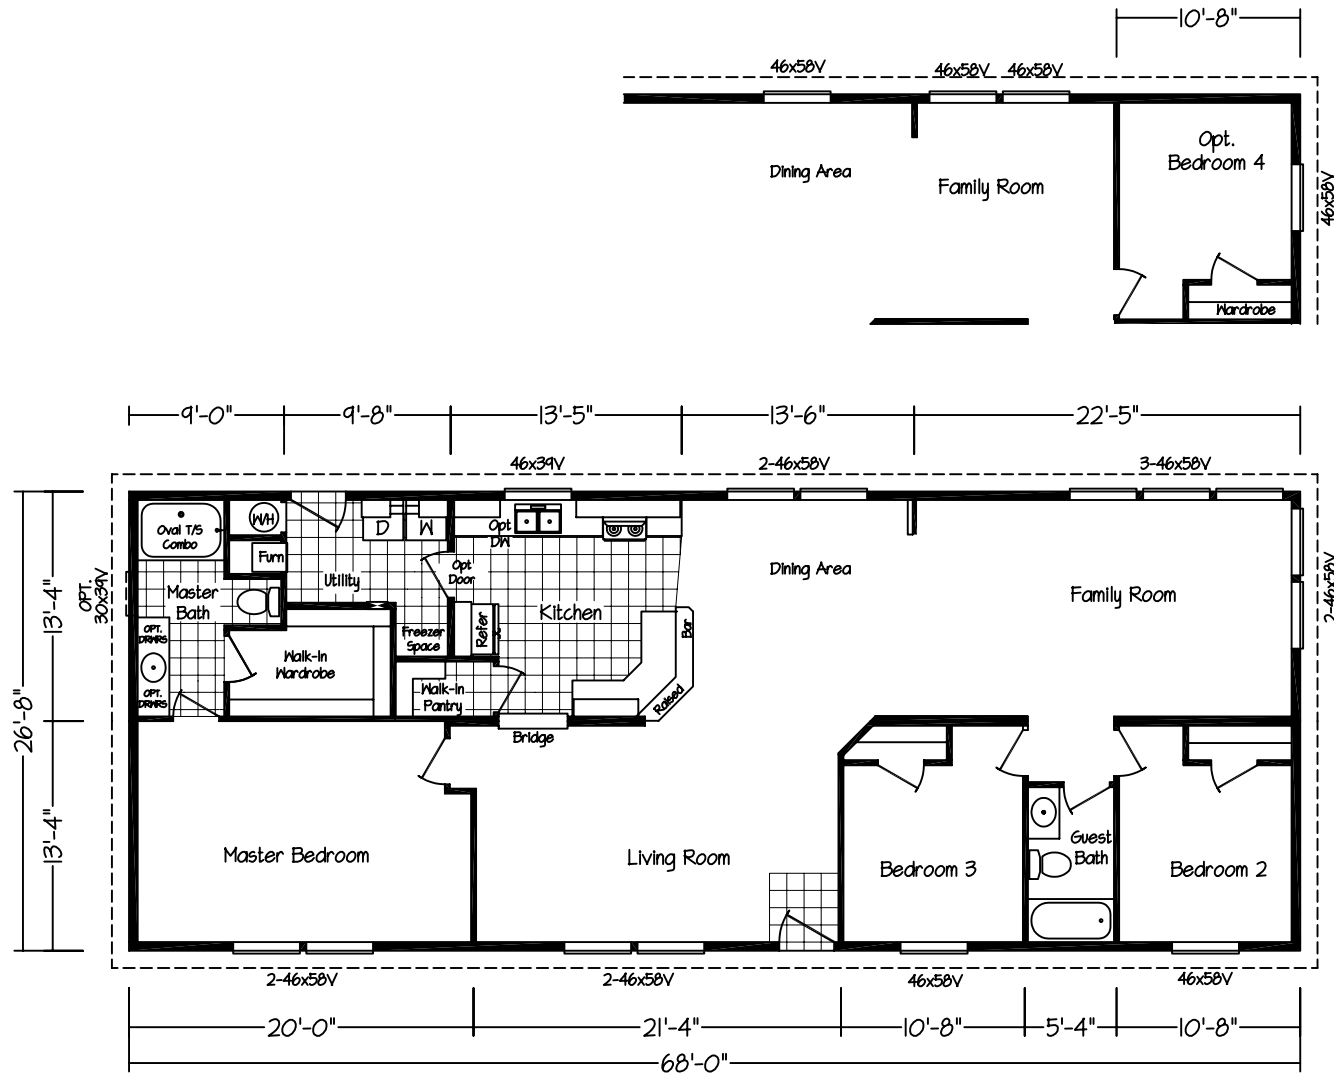

Alt
Master
Bath

Model: K-103
1813 Sq. Ft.
3 Bedroom 2 Bath