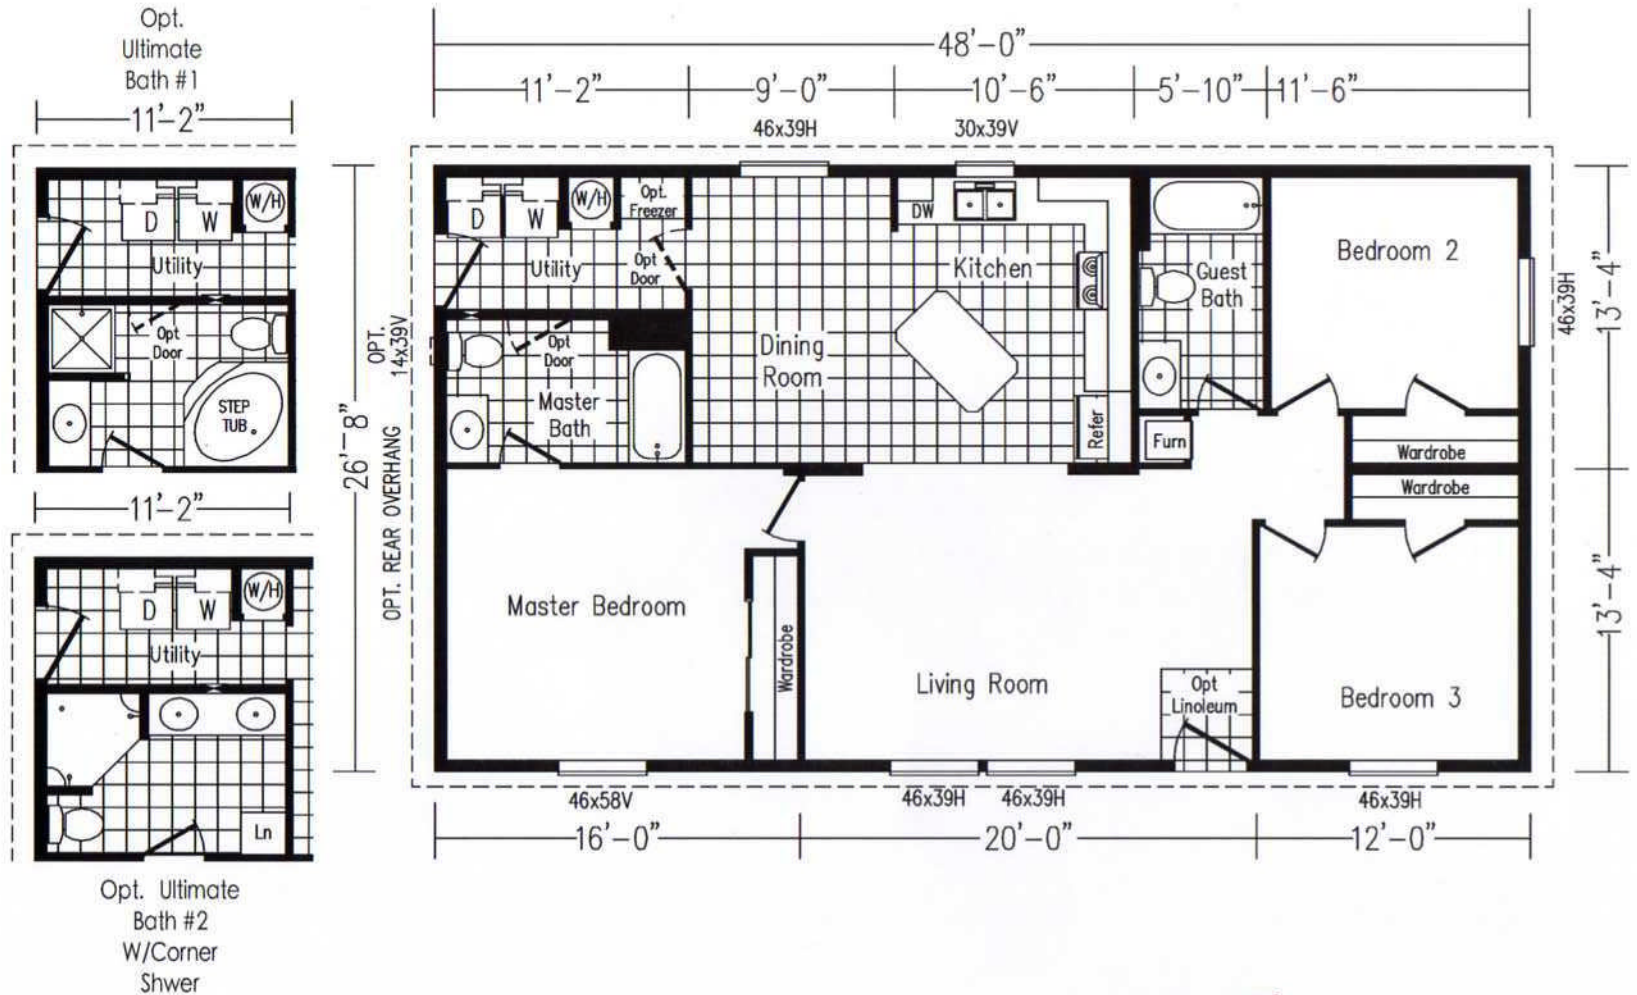

The Karsten "SPECIAL"

1280 SQUARE FEET • 3 BEDROOM • 2 BATH

MODEL SP-48402

*It's All...
About You!®*
Karsten
HOMES
Division of CMH Manufacturing